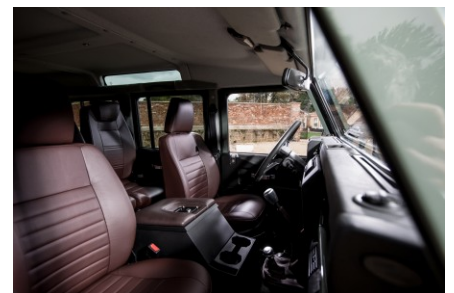

WESSEX

D110

$190,000*

*Price is in USD ($) and is an estimate for your own build based on the same specification

Make an inquiry

1-800-984-3355

sales@arkonik.com

RESTORED BY US. REIMAGINED BY YOU.