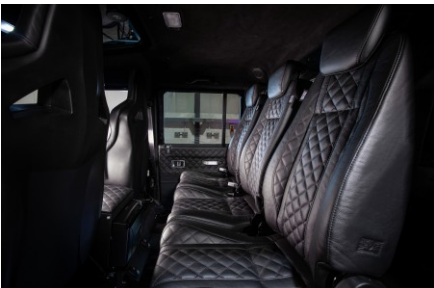

MIDNIGHT

D130

$224,995*

*Price is in USD ($) and is an estimate for your own build based on the same specification

Make an inquiry

1-800-984-3355
sales@arkonik.com

RESTORED BY US. REIMAGINED BY YOU.