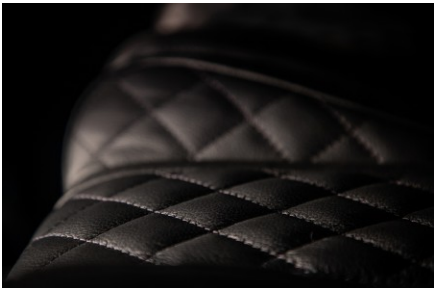

MIDNIGHT

D130

$224,995*

*Price is in USD ($) and is an estimate for your own build based on the same specification

Make an inquiry

1-800-984-3355
sales@arkonik.com

RESTORED BY US. REIMAGINED BY YOU.