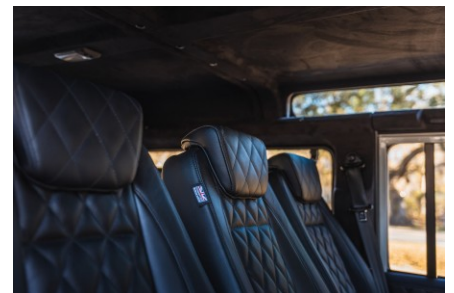

MAGNUS

D110

$280,000*

*Price is in USD ($) and is an estimate for your own build based on the same specification

Make an inquiry

1-800-984-3355
sales@arkonik.com

RESTORED BY US. REIMAGINED BY YOU.