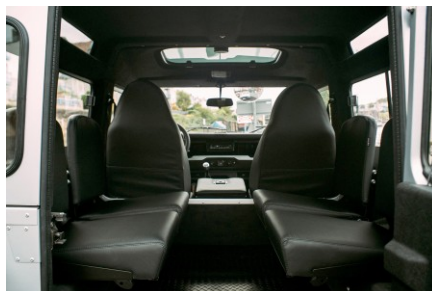

APEX

DSO

661,000 NO GST/PH NO GST/PH *

*Price is in AED (.) and is an estimate for your own build based on the same specification

Make an inquiry

1-800-984-3355
sales@arkonik.com

RESTORED BY US. REIMAGINED BY YOU.