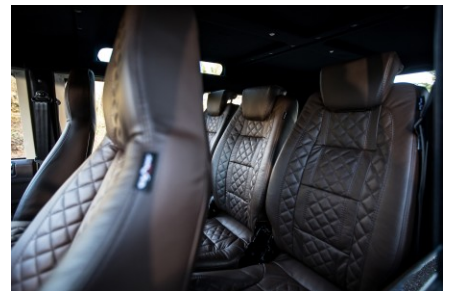

SAHARA

D110

716,000 AED . NO GST NO GST *

*Price is in AED (.) and is an estimate for your own build based on the same specification

Make an inquiry

1-800-984-3355

sales@arkonik.com

RESTORED BY US. REIMAGINED BY YOU.