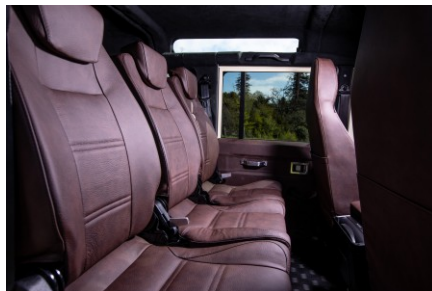

SAFARI

D110

789,000 NO EXHPT NO EXHPT *

*Price is in AED (.) and is an estimate for your own build based on the same specification

Make an inquiry

1-800-984-3355

sales@arkonik.com

RESTORED BY US. REIMAGINED BY YOU.