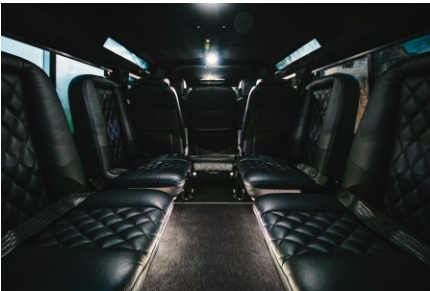

BLIZZARD

D110

789,000 NO EXHPT . NO EXHPT *

*Price is in AED (.) and is an estimate for your own build based on the same specification

Make an inquiry

1-800-984-3355
sales@arkonik.com

RESTORED BY US. REIMAGINED BY YOU.