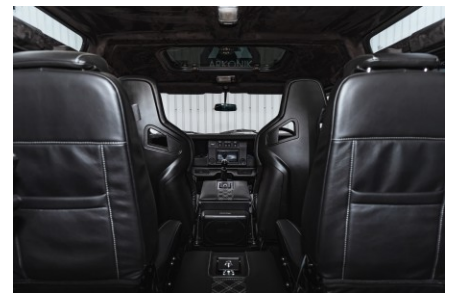

PANTHER

D110

1,046,000 NO CASH NO CASH *

*Price is in AED (.) and is an estimate for your own build based on the same specification

Make an inquiry

1-800-984-3355
sales@arkonik.com

RESTORED BY US. REIMAGINED BY YOU.