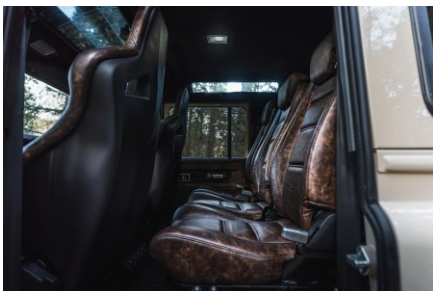

CANYON

D110

807,000 NO EXHPT NO EXHPT *

*Price is in AED (.) and is an estimate for your own build based on the same specification

Make an inquiry

1-800-984-3355

sales@arkonik.com

RESTORED BY US. REIMAGINED BY YOU.