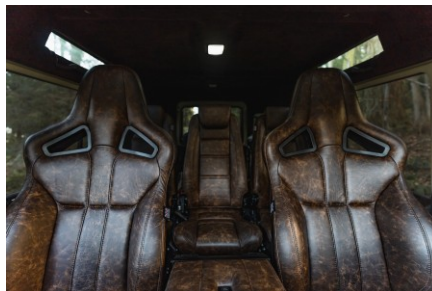

CANYON

D110

807,000 NO EXHPT NO EXHPT *

*Price is in AED (.) and is an estimate for your own build based on the same specification

Make an inquiry

1-800-984-3355

sales@arkonik.com

RESTORED BY US. REIMAGINED BY YOU.