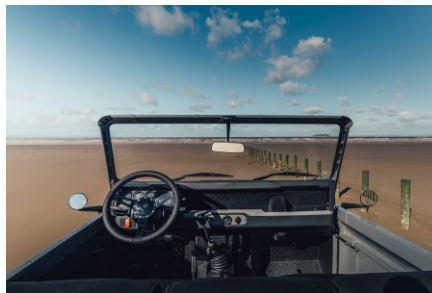

1989 SW-ARK727

DSO

Make an inquiry

1-800-984-3355
sales@arkonik.com

RESTORED BY US. REIMAGINED BY YOU.