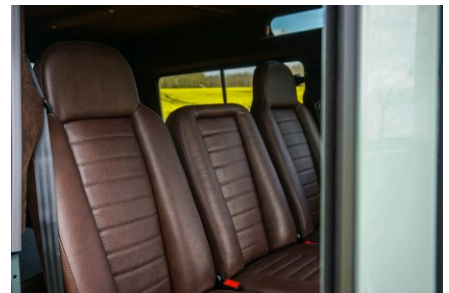

COUNTRY

D110

$249,500*

*Price is in CAD ($) and is an estimate for your own build based on the same specification

Make an inquiry

1-800-984-3355

sales@arkonik.com

RESTORED BY US. REIMAGINED BY YOU.