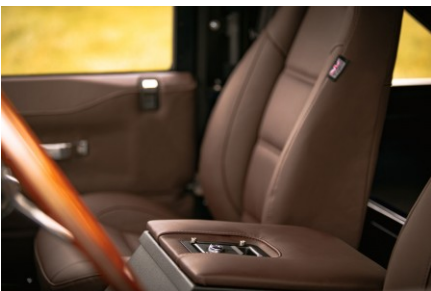

ZEN

DSO

$249,500*

*Price is in CAD ($) and is an estimate for your own build based on the same specification

Make an inquiry

1-800-984-3355
sales@arkonik.com

RESTORED BY US. REIMAGINED BY YOU.