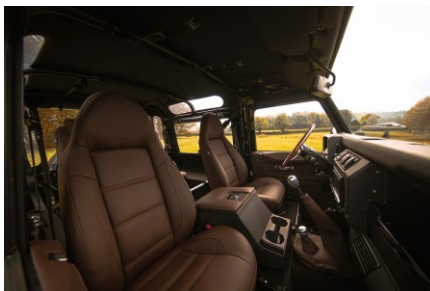

ZEN

DSO

$249,500*

*Price is in CAD ($) and is an estimate for your own build based on the same specification

Make an inquiry

1-800-984-3355
sales@arkonik.com

RESTORED BY US. REIMAGINED BY YOU.