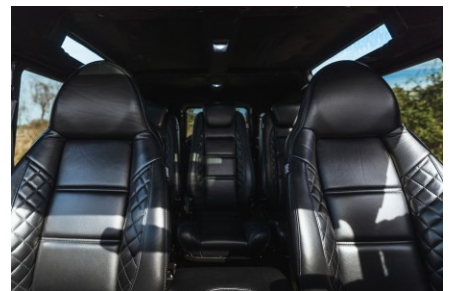

ECLIPSE

D110

$272,000*

*Price is in CAD ($) and is an estimate for your own build based on the same specification

Make an inquiry

1-800-984-3355
sales@arkonik.com

RESTORED BY US. REIMAGINED BY YOU.