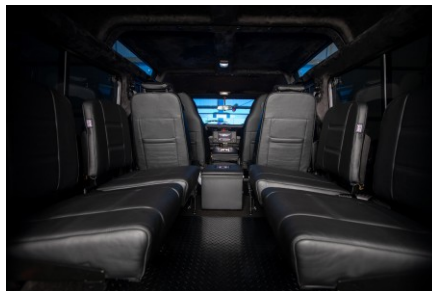

CONTOUR

D110

$258,000*

*Price is in CAD ($) and is an estimate for your own build based on the same specification

Make an inquiry

1-800-984-3355

sales@arkonik.com

RESTORED BY US. REIMAGINED BY YOU.