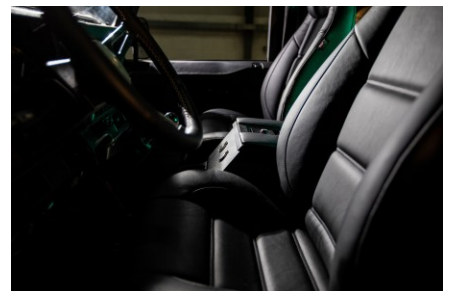

CONTOUR

D110

$258,000*

*Price is in CAD ($) and is an estimate for your own build based on the same specification

Make an inquiry

1-800-984-3355

sales@arkonik.com

RESTORED BY US. REIMAGINED BY YOU.