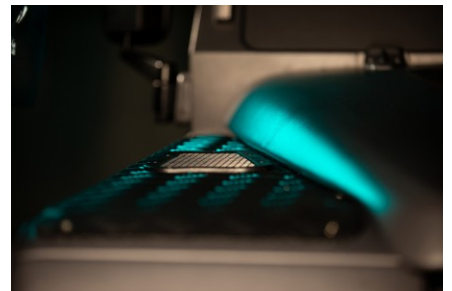

CONTOUR

D110

$258,000*

*Price is in CAD ($) and is an estimate for your own build based on the same specification

Make an inquiry

1-800-984-3355

sales@arkonik.com

RESTORED BY US. REIMAGINED BY YOU.