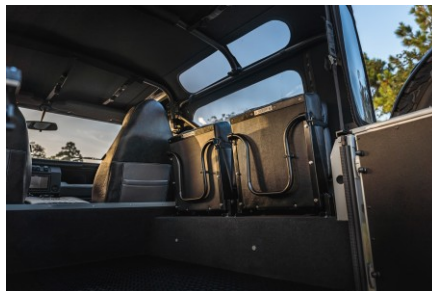

KIAWAH

DSO

$296,000*

*Price is in CAD ($) and is an estimate for your own build based on the same specification

Make an inquiry

1-800-984-3355

sales@arkonik.com

RESTORED BY US. REIMAGINED BY YOU.