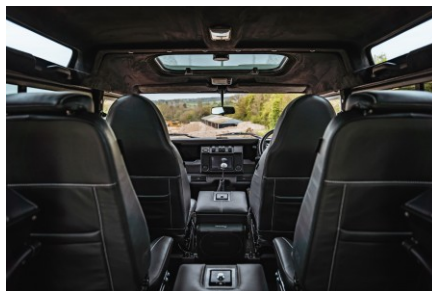

1984 SW-ARK743

D110

$326,317*

*Price is in CAD ($) and is an estimate for your own build based on the same specification

Make an inquiry

1-800-984-3355

sales@arkonik.com

RESTORED BY US. REIMAGINED BY YOU.