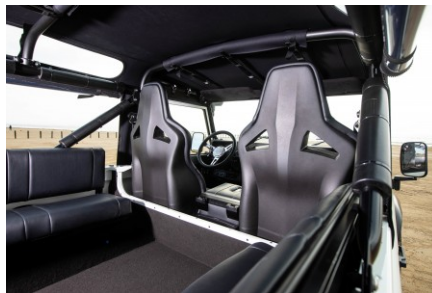

1991 SW-ARK649

DSO

£133,000*

*Price is in GBP (£) and is an estimate for your own build based on the same specification

Make an inquiry

1-800-984-3355

sales@arkonik.com

RESTORED BY US. REIMAGINED BY YOU.