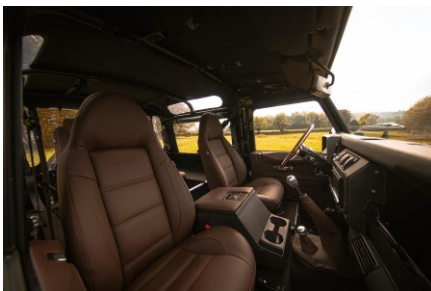

ZEN

DSO

Make an inquiry

1-800-984-3355
sales@arkonik.com

RESTORED BY US. REIMAGINED BY YOU.