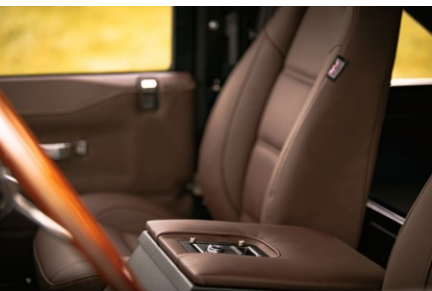

ZEN

DSO

Make an inquiry

1-800-984-3355
sales@arkonik.com

RESTORED BY US. REIMAGINED BY YOU.