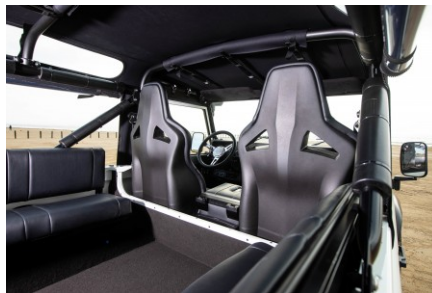

1991 SW-ARK649

DSO

$170,000*

*Price is in USD ($) and is an estimate for your own build based on the same specification

Make an inquiry

1-800-984-3355

sales@arkonik.com

RESTORED BY US. REIMAGINED BY YOU.