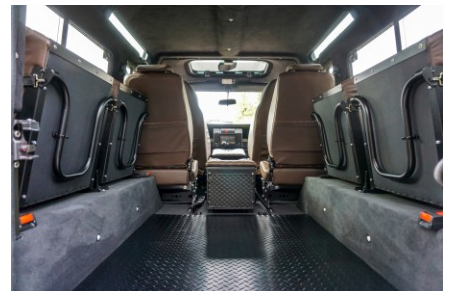

1996 SW-ARK765

D110

$245,000*

*Price is in USD ($) and is an estimate for your own build based on the same specification

Make an inquiry

1-800-984-3355

sales@arkonik.com

RESTORED BY US. REIMAGINED BY YOU.