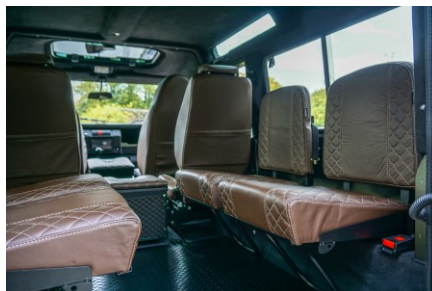

1996 SW-ARK765

D110

$245,000*

*Price is in USD ($) and is an estimate for your own build based on the same specification

Make an inquiry

1-800-984-3355

sales@arkonik.com

RESTORED BY US. REIMAGINED BY YOU.